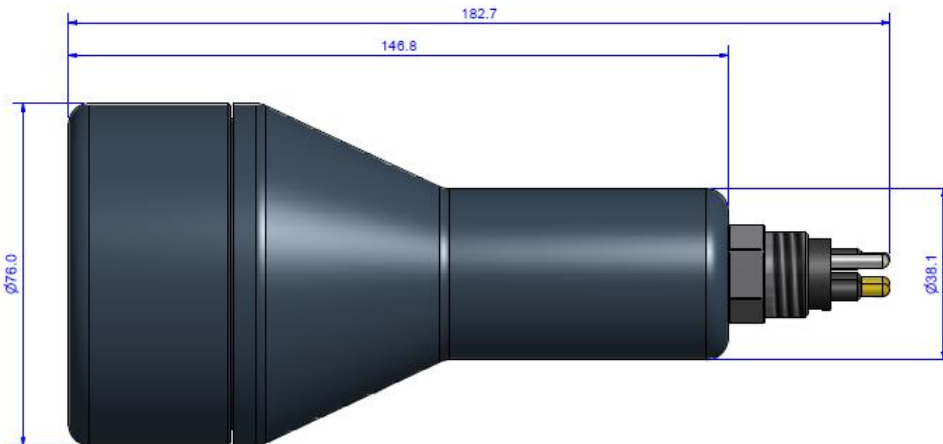

The 80° wide beam angle light produced is ideal for colour video inspection or viewing tasks.

Howe Moss Crescent, Dyce, Aberdeen, AB21 0GN, Tel: +44 (0)1224 772345, Fax: +44 (0)1224 772900,
Email: bowtech@bowtech.co.uk, Web: www.bowtech.co.uk

LED-R-Series

SPECIFICATIONS

Models	LED-R-4200 LED-R-7300
Housing Material:	Hard Anodized 6082-T6 Aluminium
Optional Housing Materials	Titanium Stainless Steel
Length:	146.8mm (5.8in) excluding connector
Diameter	76.0mm (3.0in) front end 38.1mm (1.5in) body
Window/Lens:	Acrylic
Weights in Air	Aluminium 0.76kg (1.68 lbs)
Weights in Water:	Aluminium 0.40kg (0.88 lbs)
Operating Depth:	3000m (9842ft)
Operating Temperature:	-10°C to +40°C (4200 lumen model) -10°C to +25°C (7300 lumen model)
Thermostat Cut-Off	Off 70°C, restart <50°C
Typical Beam Angle:	80° to 50° power points
Voltage	120Vac
Power Requirement:	500mA(4200 lumen model) 1000mA(7300 lumen model)
Typical Luminous Flux:	4200 or 7300 lumens
Typical Luminous Intensity @ 1m:	1760 Lux (4200 lumen model) tbc Lux (7300 lumen model)
Typical Colour Temperature:	6600 kelvin (options available)
Standard Connector:	MCBH3M
Optional Connectors:	A wide range of Connectors
Lumen Maintenance (70%):	50,000 hours